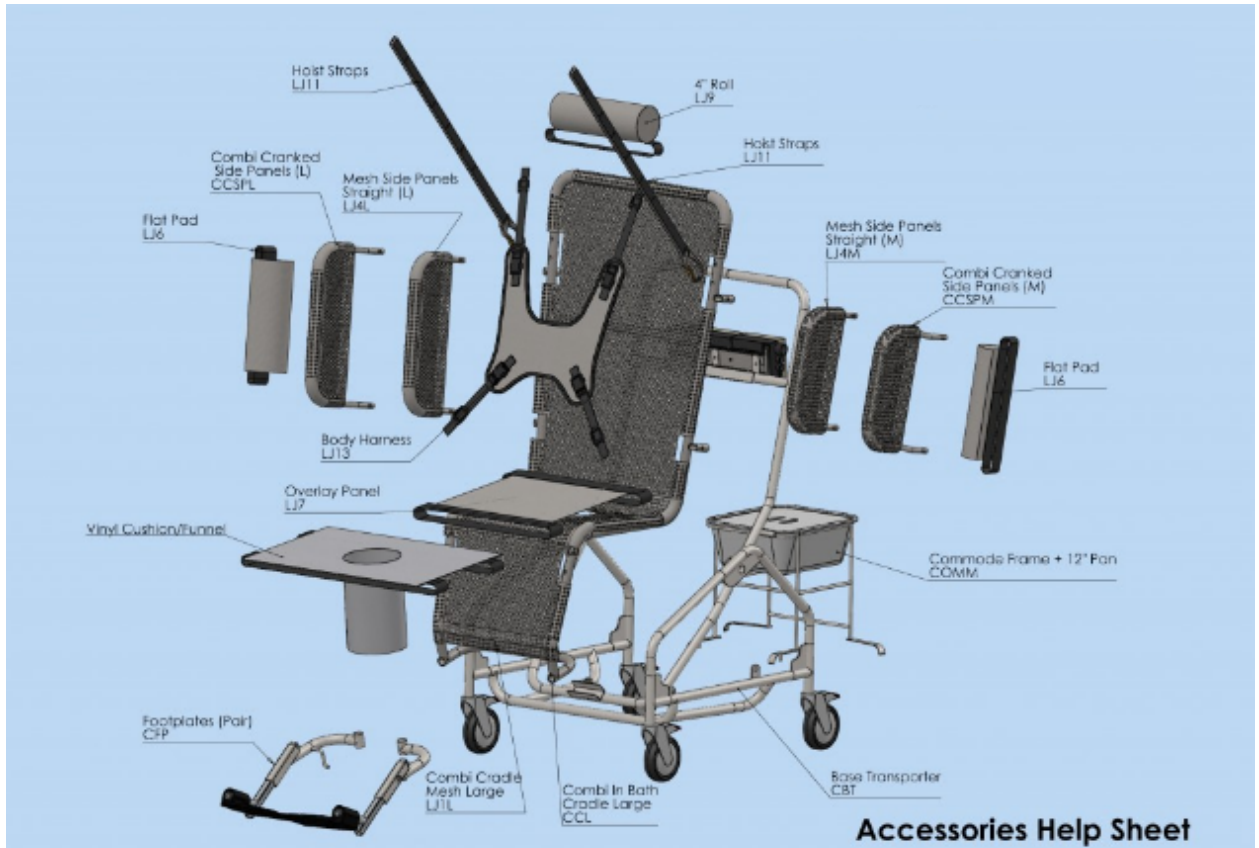

DASH™ Bathing Products

Combi 3 in 1 Tilt in Space Shower Chair Accessories

Call us now to arrange a demonstration

0845 1460 600

or email on sales@rhealthcare.co.uk

Building 2, Philips Campus
Wellhall Road
Hamilton ML3 9BZ
08451460600
sales@rhealthcare.co.uk

DASH

by

Rhealthcare
It's ability that matters